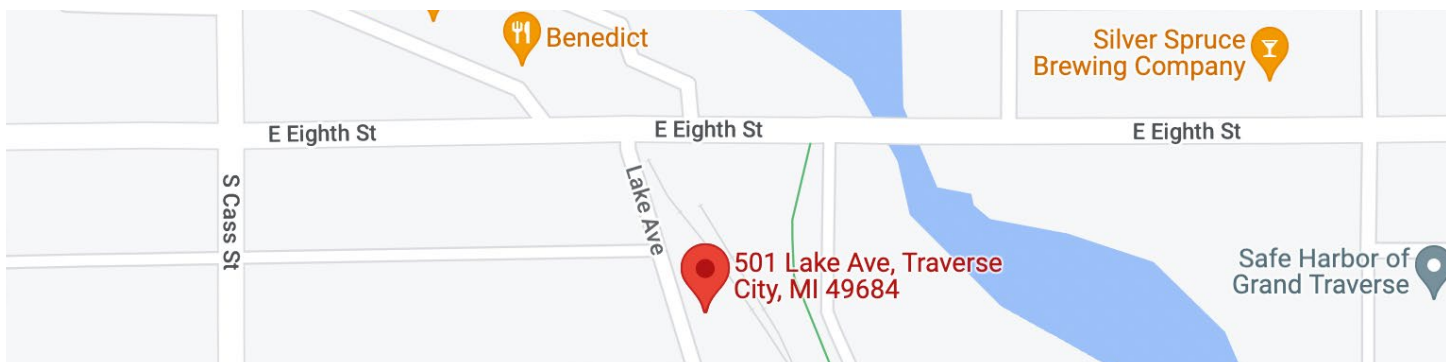

**TN Thrive** North  
**More Water. Less Traffic.**  
A Better Business Model.

**Traverse City**  
Grand Traverse  
County  
501 Lake Avenue

**GROW YOUR BUSINESS  
IN THE  
GRAND TRAVERSE REGION**

PREPARED BY:

# Opportunity

Lake Avenue is a well-located side road, off of 8th street, and close to Downtown Traverse City. Running east-west through the city center, 8th street connects several of Traverse City’s tree-lined neighborhoods to the commercial corridor in the heart of downtown. Many mixed-use, infill opportunities exist, as the community has prioritized dense development in the urban core.

**Nearby Retail Hub(s):** Downtown Traverse City