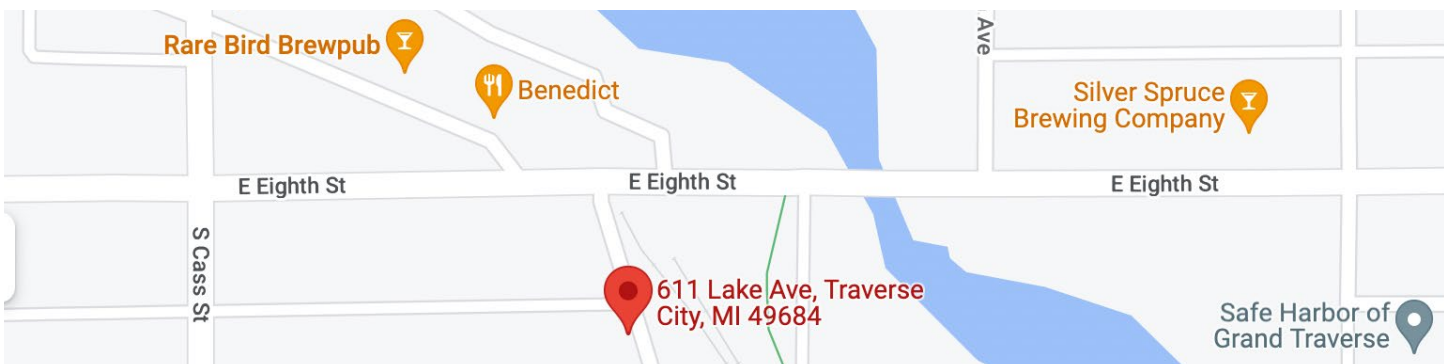

Opportunity

Lake Avenue is a well-located side road, off of 8th street, and close to Downtown Traverse City. Running east-west through the city center, 8th street connects several of Traverse City’s tree-lined neighborhoods to the commercial corridor in the heart of downtown. Many mixed-use, infill opportunities exist, as the community has prioritized dense development in the urban core.

Size: 0.66 acres

Zoning: Low Density Residential District (R-3)

Site Plans :

- **Traverse City Corridors Master Plan** - Adopted October 2013
- **Envision 8th Plan** - a streetscape vision completed in 2017
- **“Healthy 8th Street”** - A planning framework initiated in February 2019 by the Grand Traverse Community Foundation and the Traverse City Downtown Development Authority (DDA)

Site Amenities

Public Transportation: Yes

Highway/Interstate Access: Yes

Transit Corridor: 0 Miles

Rail: .75 Miles

Nearest Airport: 3 Miles

Major Highway: .5 Miles

Major Interstate: 25 Miles

Nearby Retail Hub(s): Downtown Traverse City